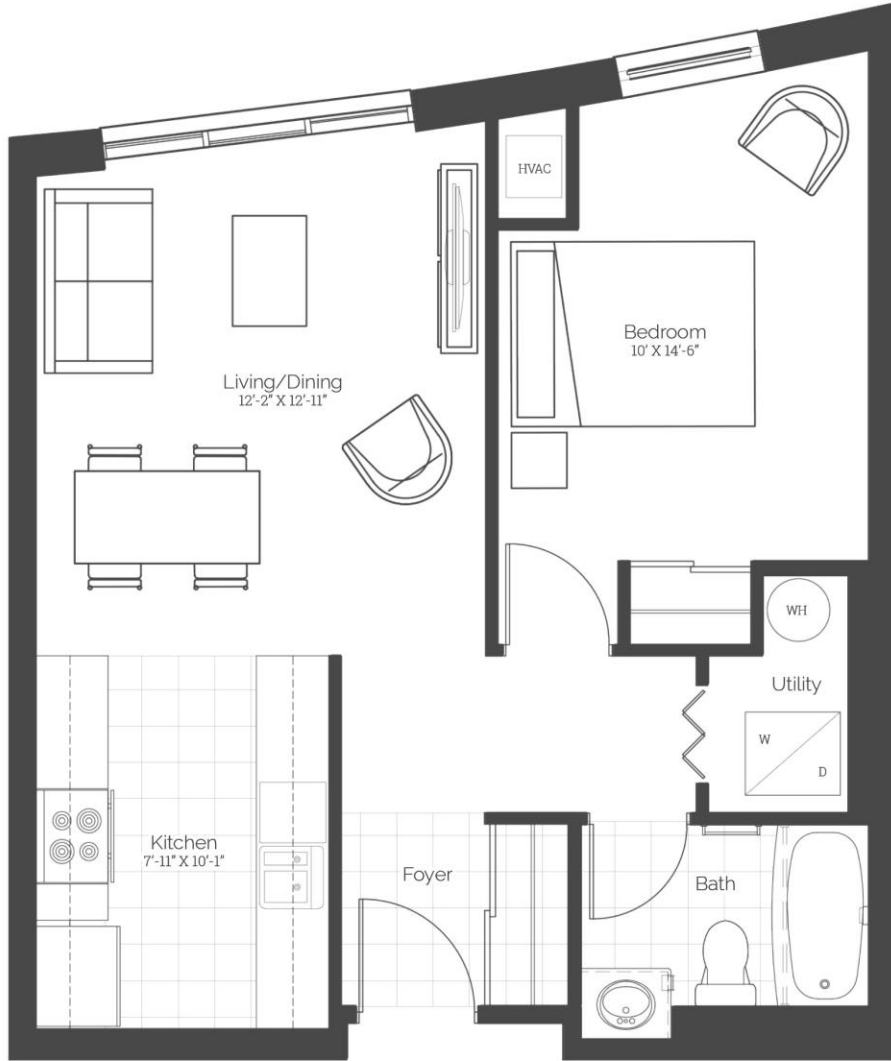

The Glenara

1 BEDROOM
633 SQ.FT.

TheAdelaide.ca

Aberdeen Street

The Ravenswood

1 BEDROOM
693 SQ.FT.

TheAdelaide.ca

Aberdeen Street

The Adelaide

The Ashton

1 BEDROOM
750 SQ.FT.

TheAdelaide.ca

Aberdeen Street

The Abbey

1 BEDROOM + DEN
787 SQ.FT.

TheAdelaide.ca