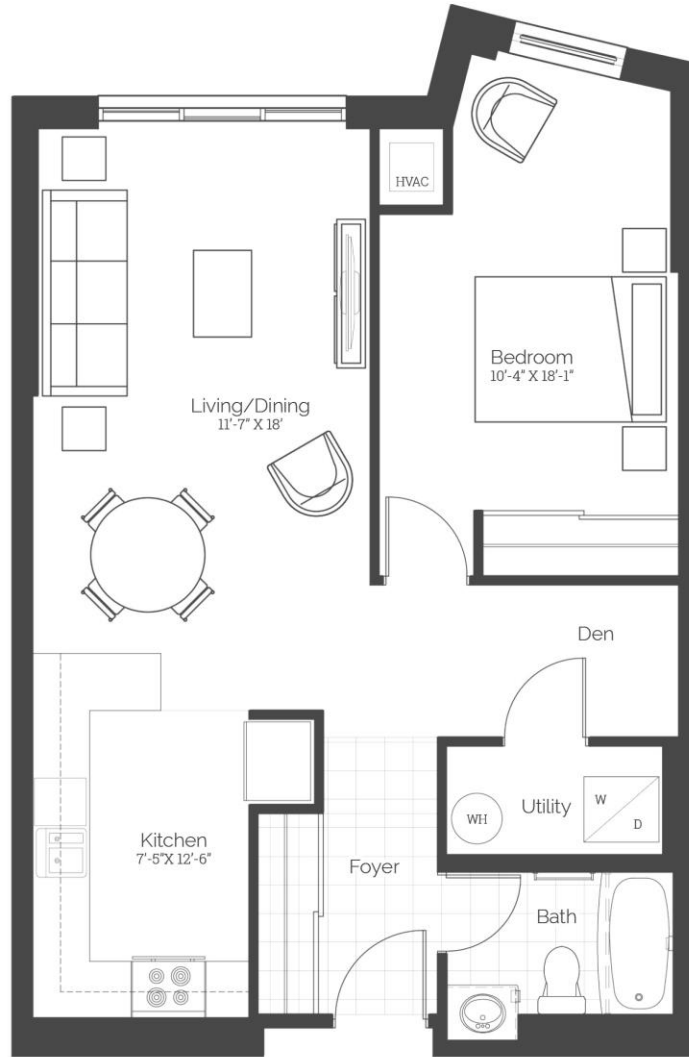

The Glenara

1 BEDROOM
633 SQ.FT.

TheAdelaide.ca

Aberdeen Street

The Ravenswood

1 BEDROOM
693 SQ.FT.

TheAdelaide.ca

Aberdeen Street

The Adelaide

The Ashton

1 BEDROOM
750 SQ.FT.

TheAdelaide.ca

Aberdeen Street

The Abbey

1 BEDROOM + DEN
787 SQ.FT.

TheAdelaide.ca