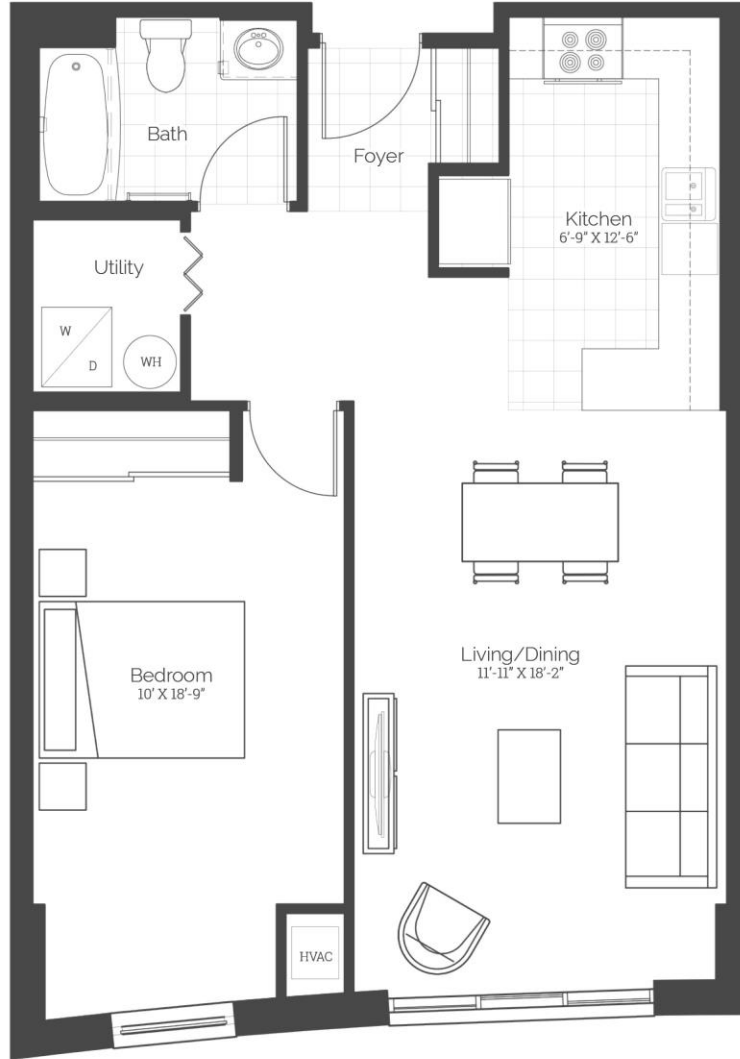

The Glenara

1 BEDROOM
633 SQ.FT.

TheAdelaide.ca

Aberdeen Street

The Ravenswood

1 BEDROOM
693 SQ.FT.

TheAdelaide.ca

Aberdeen Street

The Adelaide

The Ashton

1 BEDROOM
750 SQ.FT.

TheAdelaide.ca

Aberdeen Street

The Abbey

1 BEDROOM + DEN
787 SQ.FT.

TheAdelaide.ca