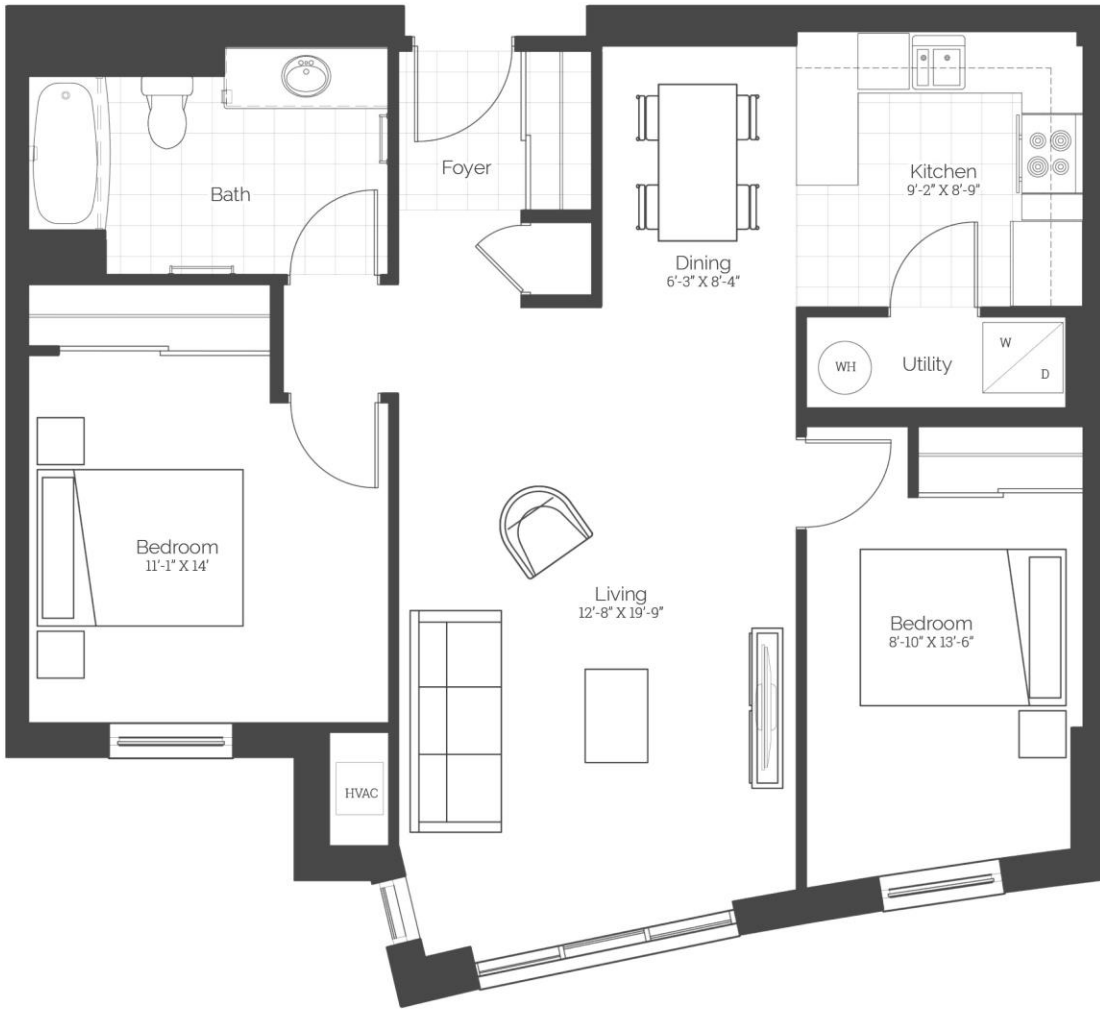

# The Adelaide

**The Piccadilly**  
 2 BEDROOM  
 923 SQ.FT.

**WATERFORD**  
 PROPERTY GROUP

[TheAdelaide.ca](http://TheAdelaide.ca)

 N  
 Aberdeen Street  

# The Adelaide

## The Morialta

2 BEDROOM  
973 SQ.FT.

TheAdelaide.ca

Aberdeen Street

# The Barratt

2 BEDROOM  
1151 SQ.FT.

[TheAdelaide.ca](http://TheAdelaide.ca)

Aberdeen Street