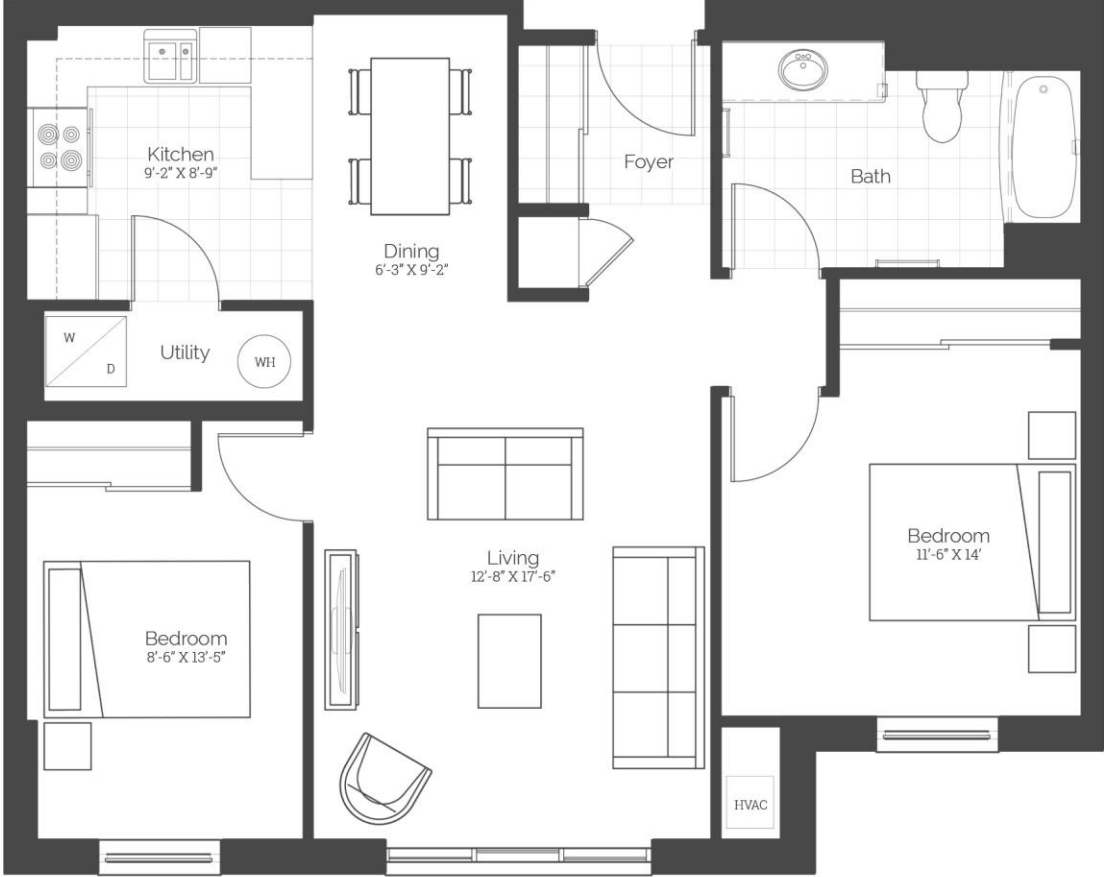

# The Adelaide

**The Piccadilly**  
 2 BEDROOM  
 923 SQ.FT.

**WATERFORD**  
 PROPERTY GROUP

[TheAdelaide.ca](http://TheAdelaide.ca)

 N  
 Aberdeen Street  

## The Morialta

2 BEDROOM  
973 SQ.FT.

TheAdelaide.ca

Aberdeen Street

# The Barratt

2 BEDROOM  
1151 SQ.FT.

[TheAdelaide.ca](http://TheAdelaide.ca)

Aberdeen Street