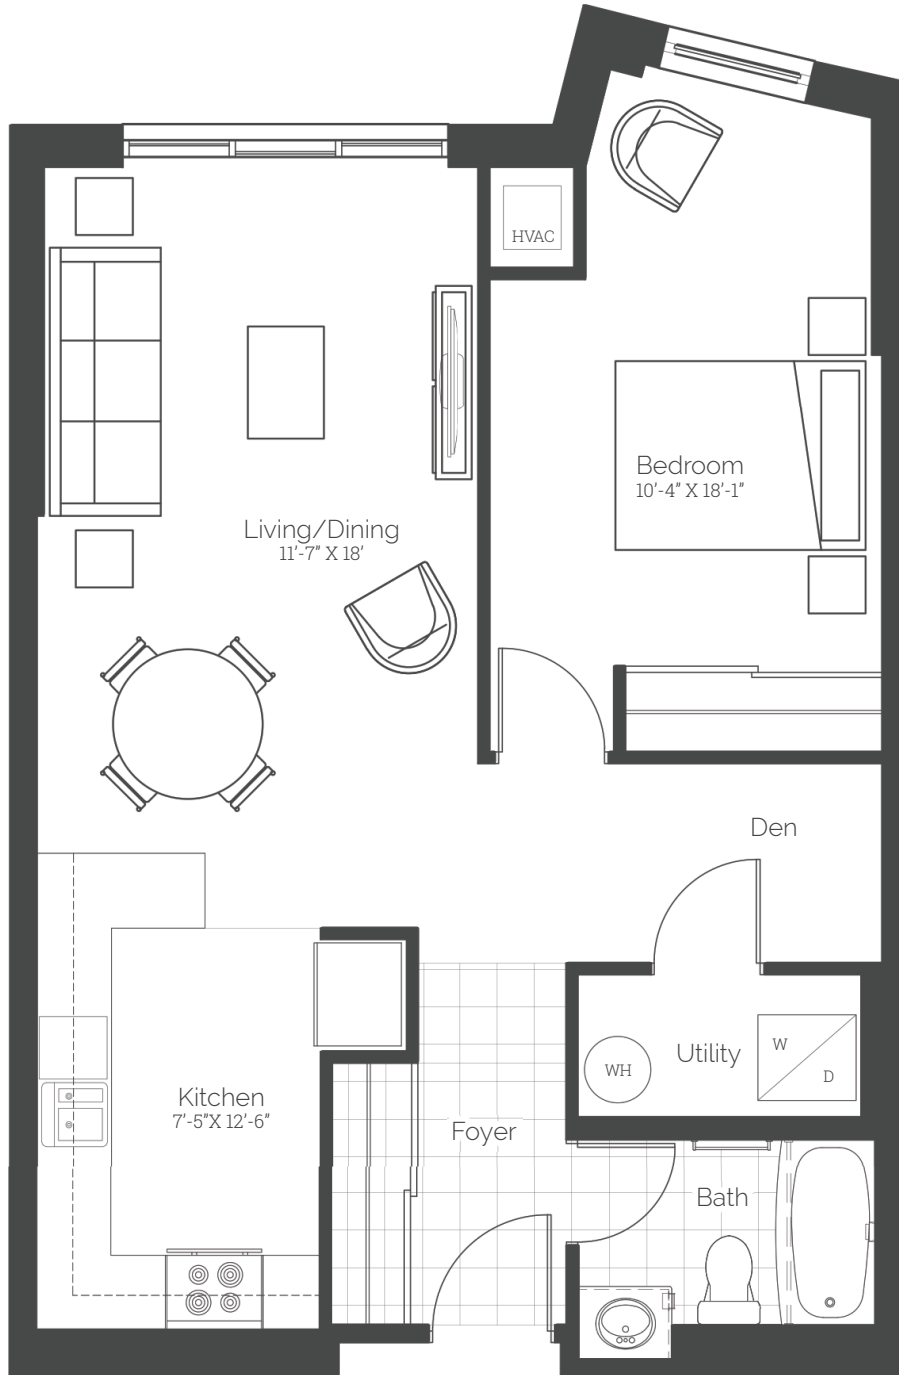

The Adelaide

The Abbey

1 BEDROOM + DEN
787 SQ.FT.

WATERFORD
PROPERTY GROUP

TheAdelaide.ca

Aberdeen Street