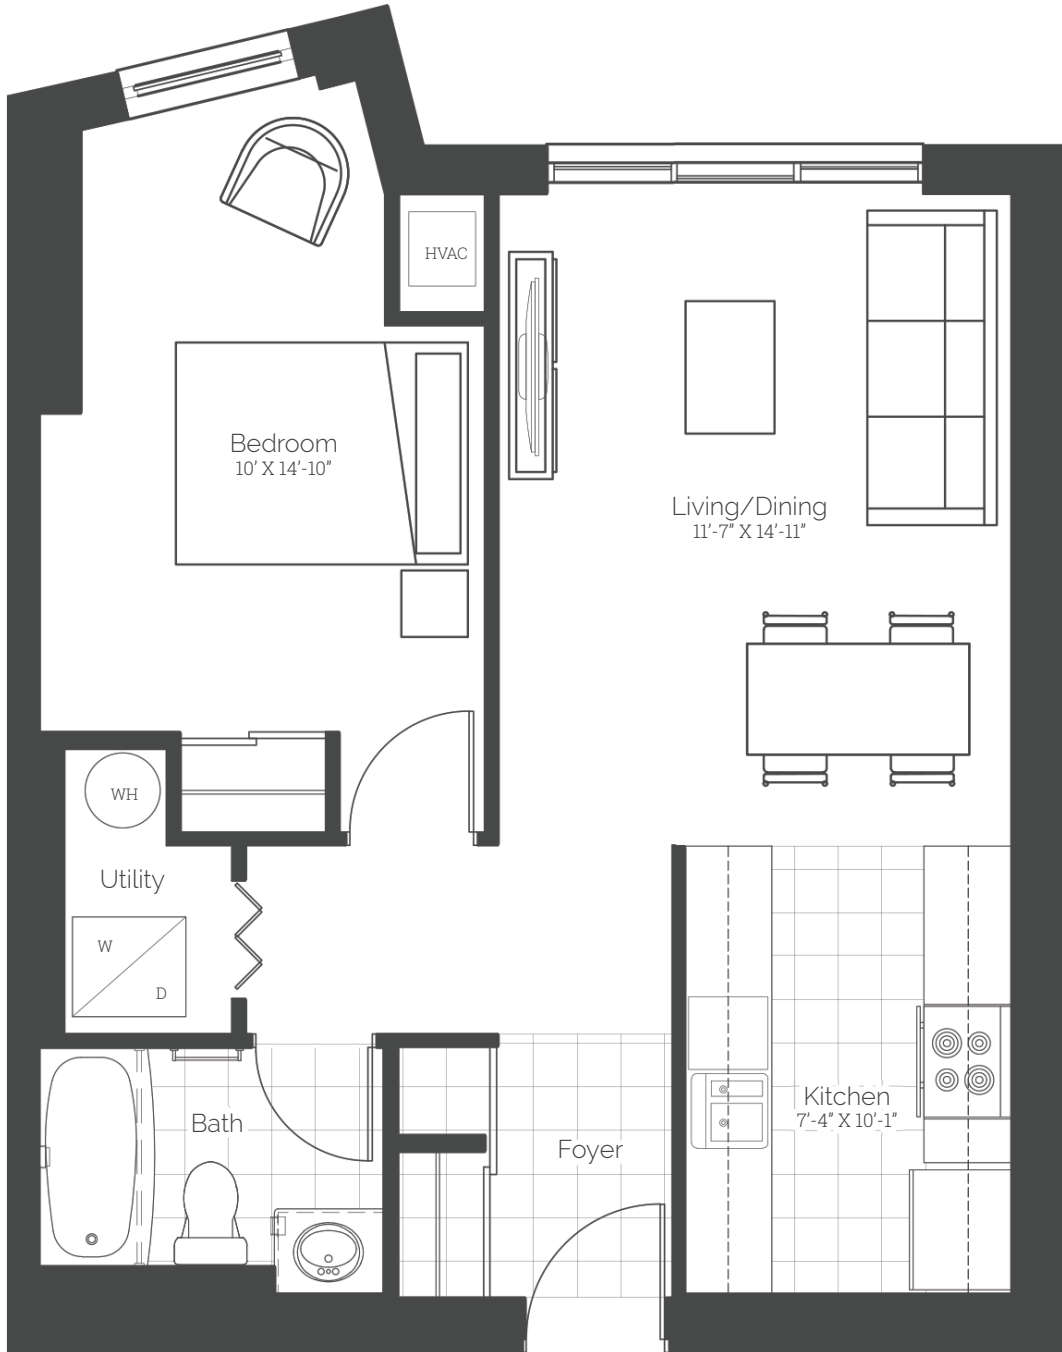

# The Adelaide

## The Arranmore

1 BEDROOM  
633 SQ.FT.

**WATERFORD**  
PROPERTY GROUP

TheAdelaide.ca

Aberdeen Street