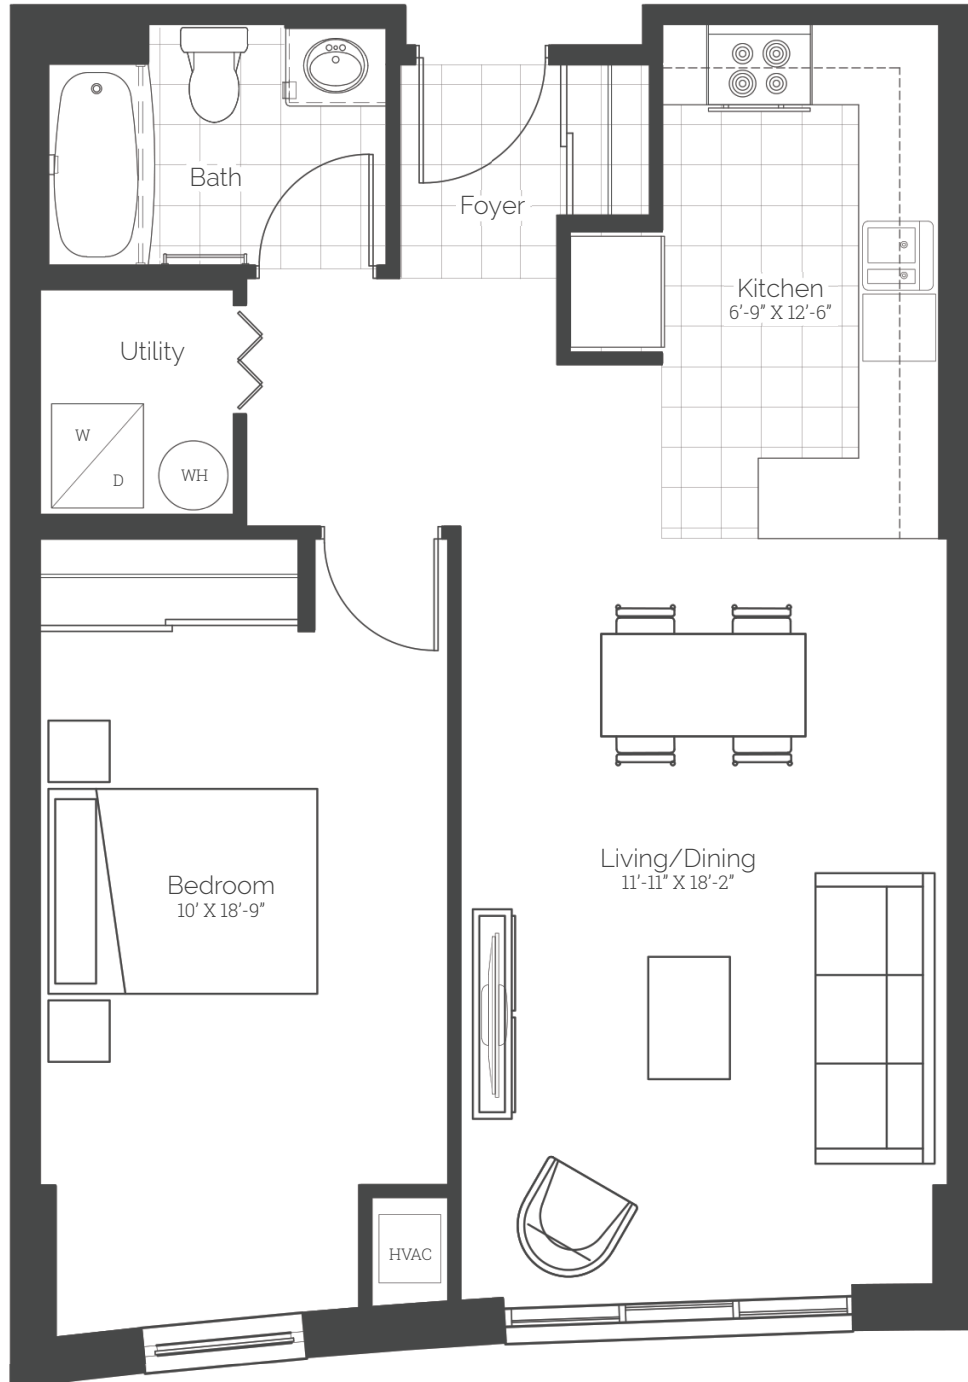

The Adelaide

The Ashton

1 BEDROOM
750 SQ.FT.

WATERFORD
PROPERTY GROUP

TheAdelaide.ca

Aberdeen Street