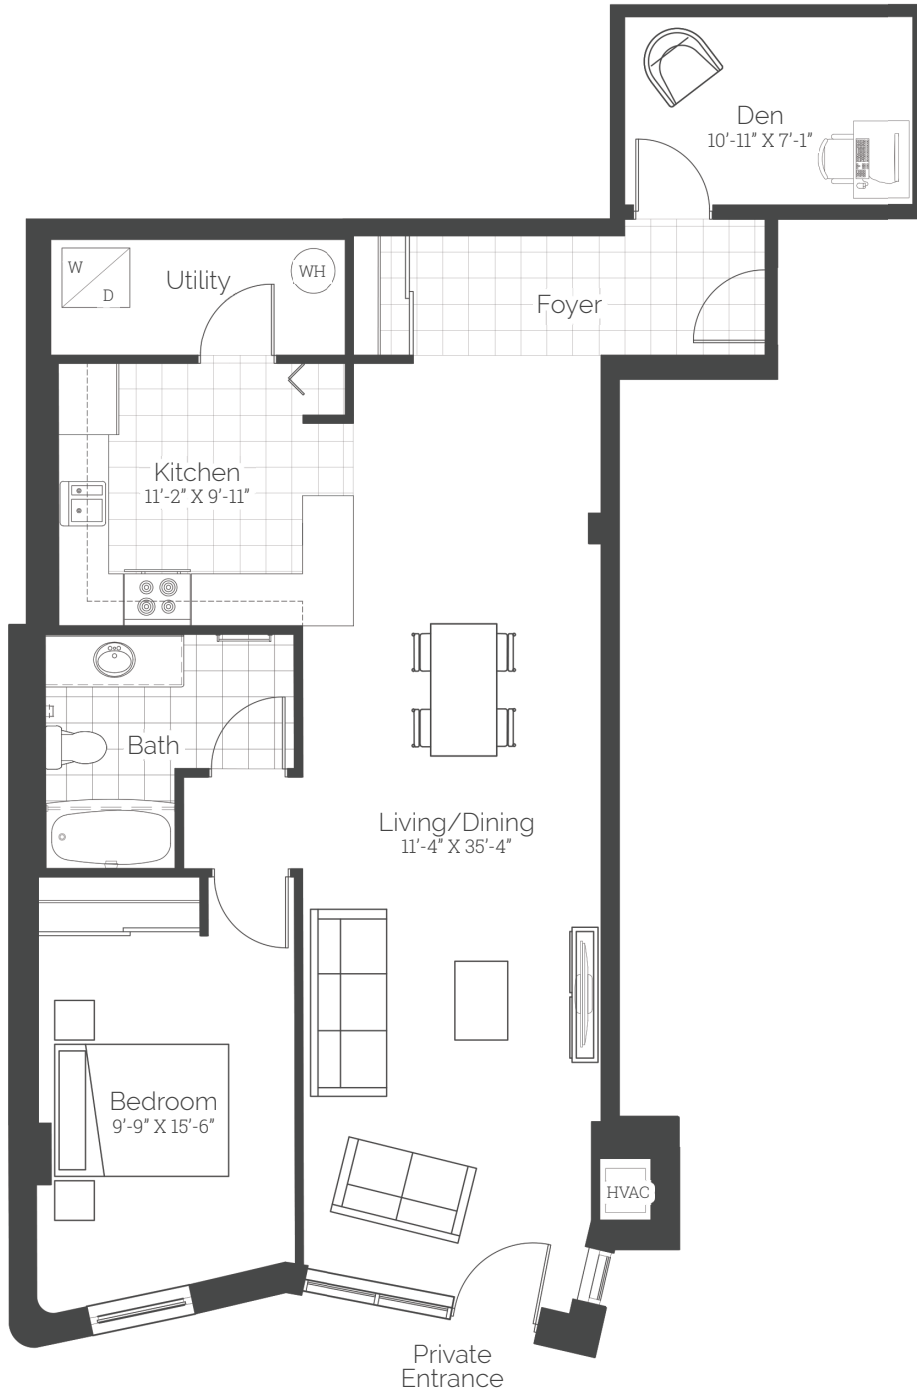

The Adelaide

The Bridgewater

2 BEDROOM + DEN
1131 SQ.FT.

WATERFORD
PROPERTY GROUP

TheAdelaide.ca

Aberdeen Street