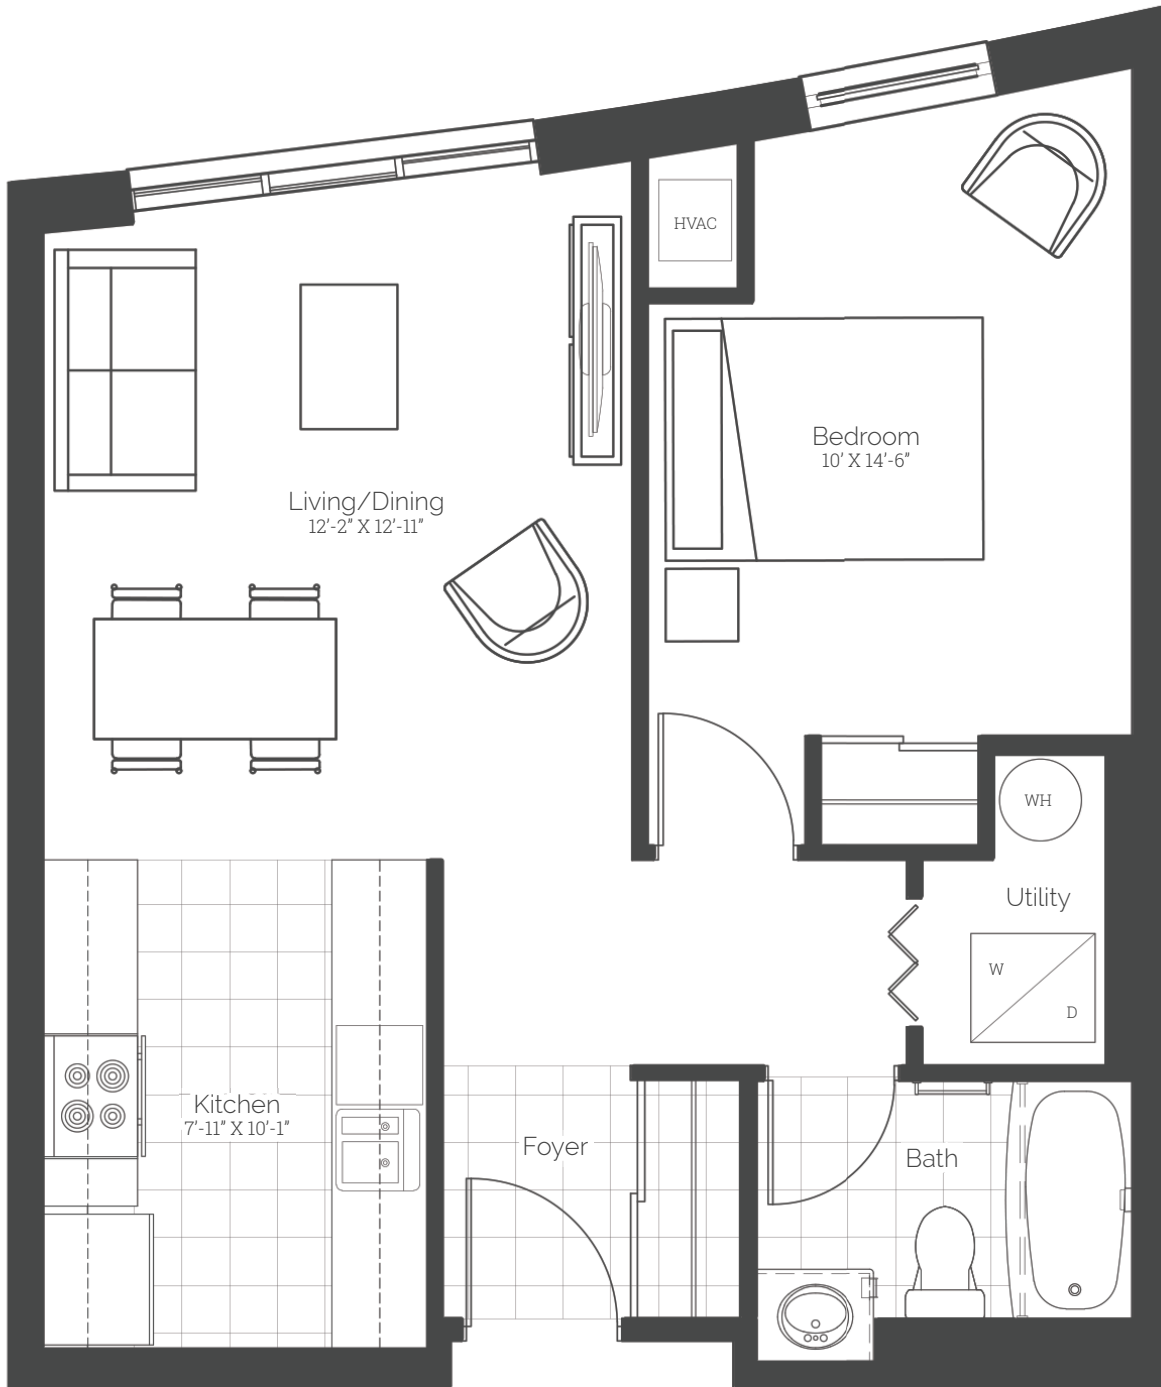

The Adelaide

The Glenara

1 BEDROOM
633 SQ.FT.

WATERFORD
PROPERTY GROUP

TheAdelaide.ca

Aberdeen Street