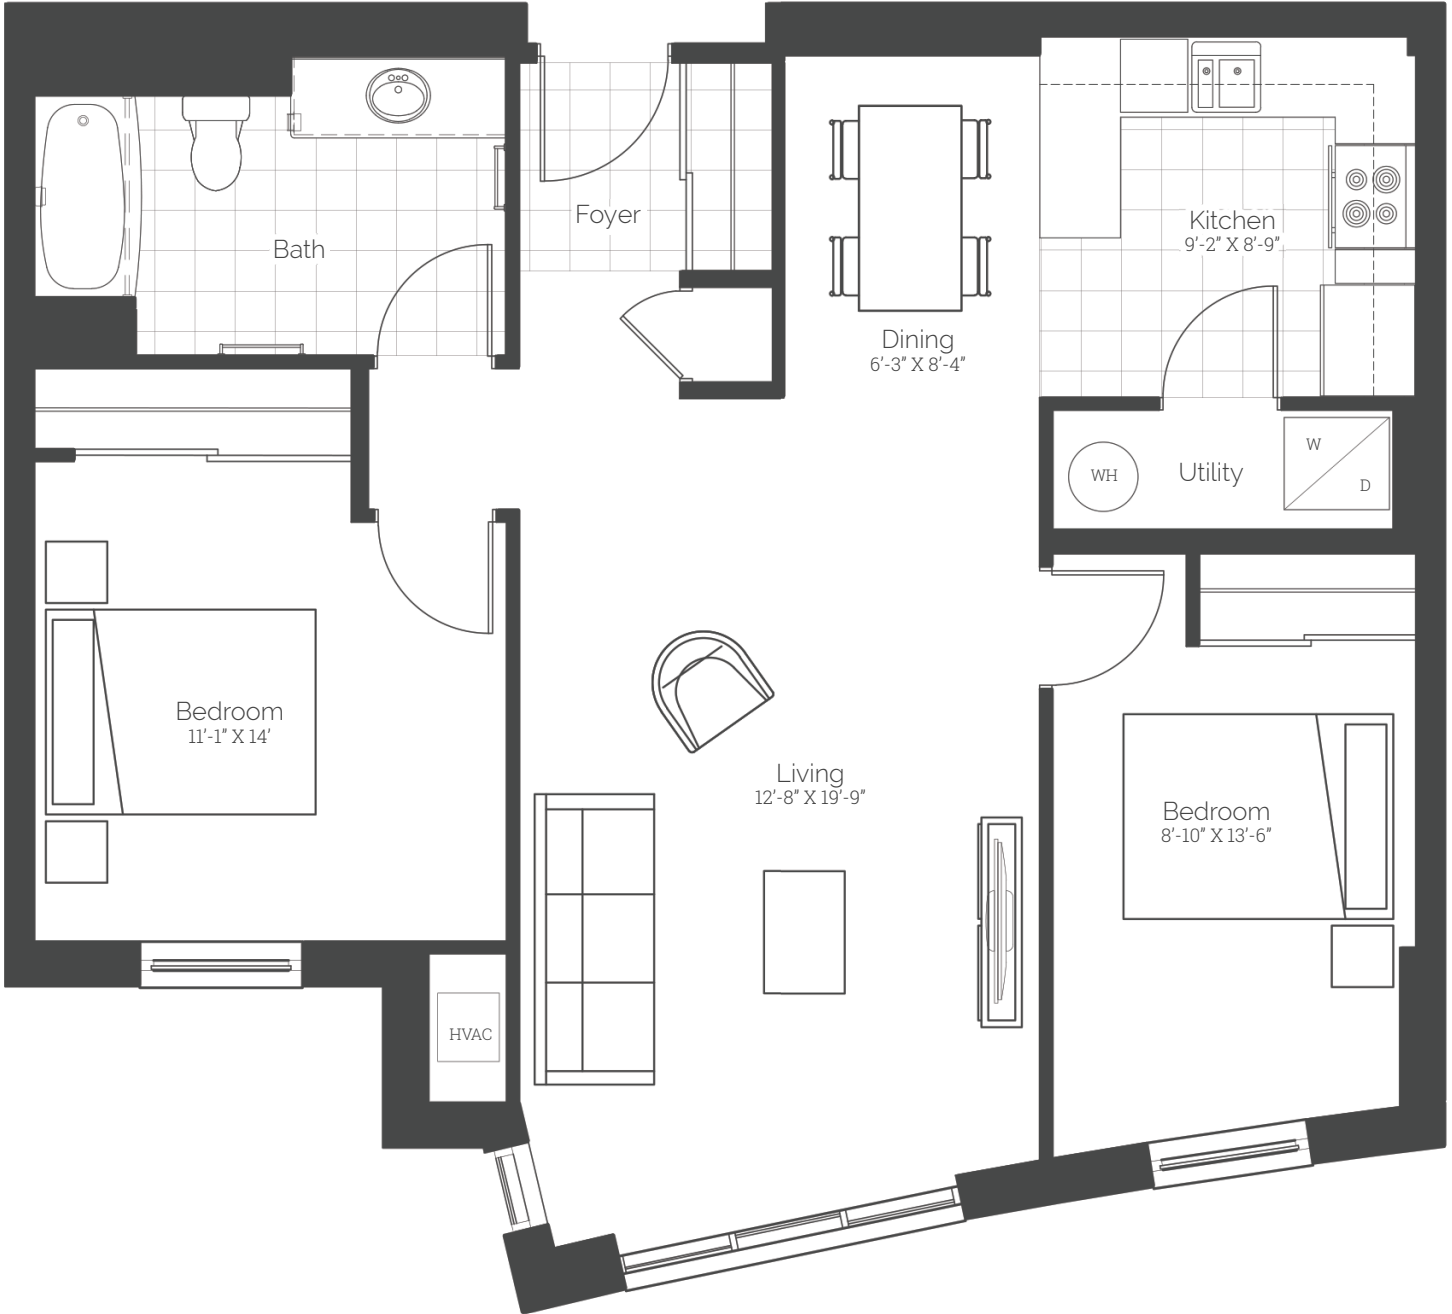

The Adelaide

The Morialta

2 BEDROOM
973 SQ.FT.

WATERFORD
PROPERTY GROUP

TheAdelaide.ca

Aberdeen Street