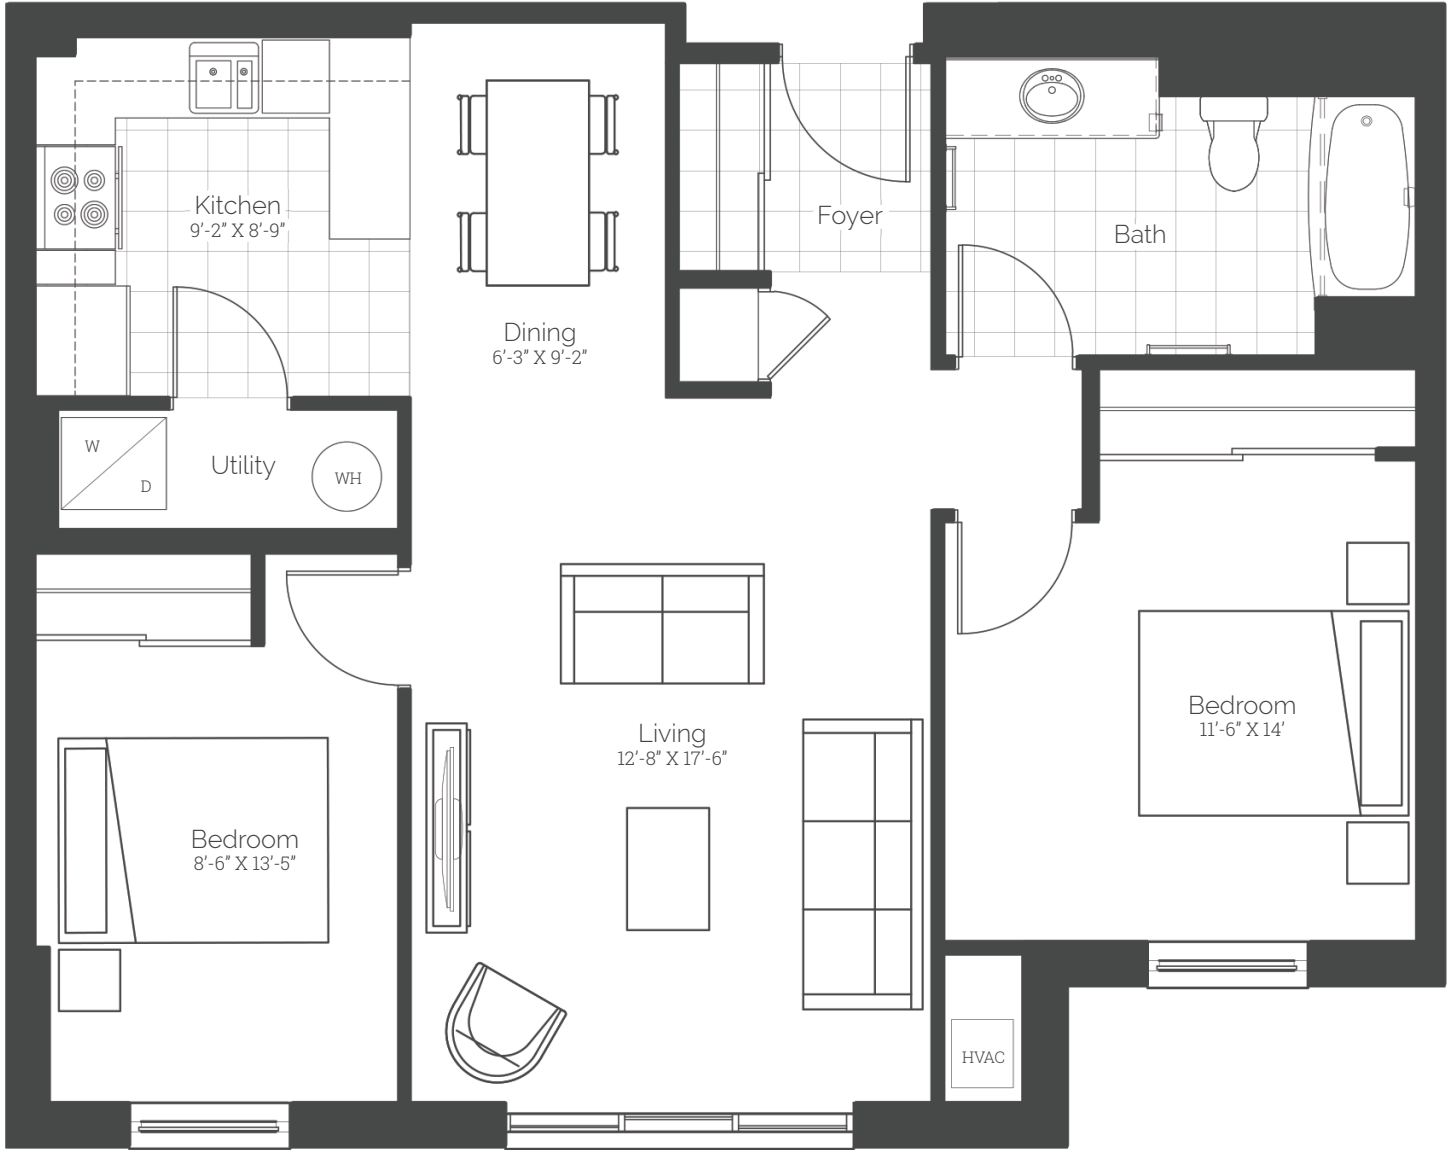

The Adelaide

The Piccadilly

2 BEDROOM
923 SQ.FT.

WATERFORD
PROPERTY GROUP

TheAdelaide.ca

Aberdeen Street