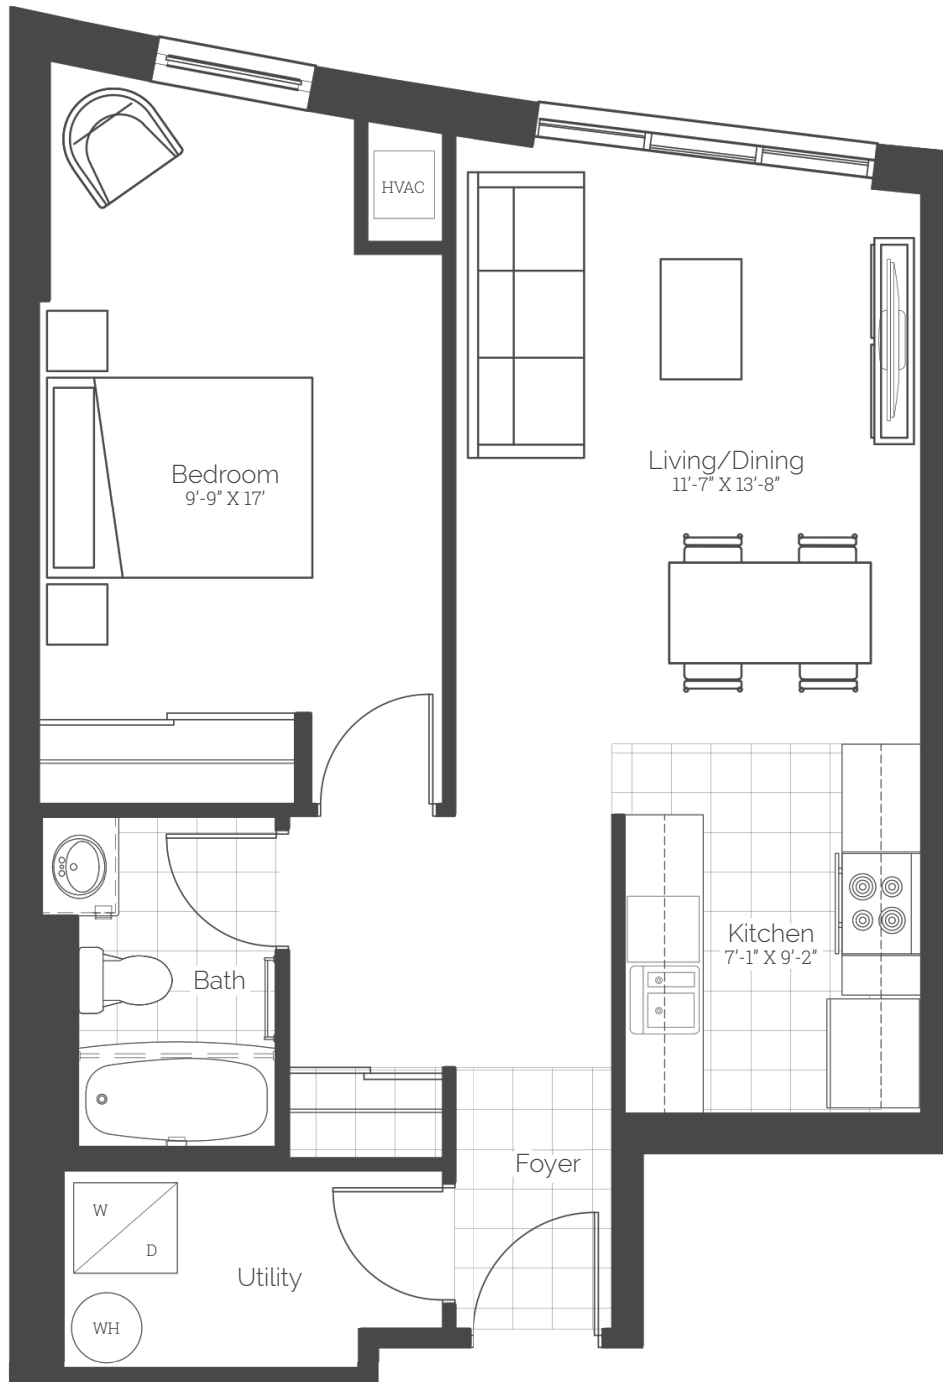

The Adelaide

The Ravenswood

1 BEDROOM
693 SQ.FT.

WATERFORD
PROPERTY GROUP

TheAdelaide.ca

Aberdeen Street